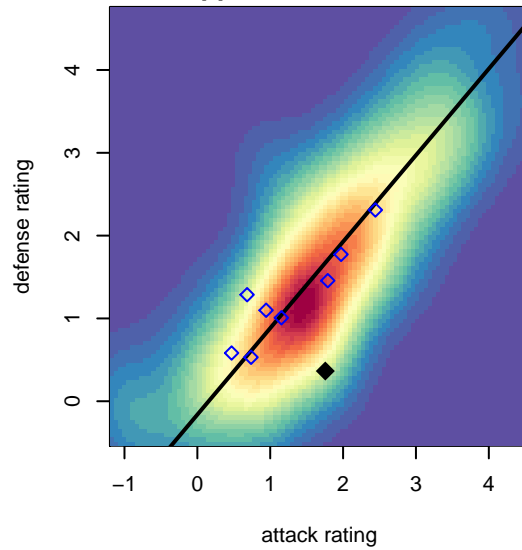

Westside Timbers Mundial G99

Westside Timbers
Beaverton, OR
G99 total strength=1106
attack=5.79 defense=1.44

alt names used:
WT G99 Mundial
WESTSIDE TIMBERSWT G99 MUNDIAL

Venues played:
2014 PCU Summer Classic U15
2014 Beaverton Cup GU15 Silver

**attack and defense variance (black dot)
relative to other teams
and top 10 in region**

**attack and defense rating
relative to others at age
and all opponents in last 13 months**

**attack and defense rating
relative to others at age
and all opponents in last 13 months**

Performance relative to 13 month average

Performance relative to 13 month average

Distribution of opponents
 Red = Lose zone, Blue = Win zone, Green = Even
 Black line separates win/lose zones

lot. A=Neither has attack advantage, B=Opponent has both attack and defense advantage, C=Opponent has both attack and defense disadvantage, D=Both have