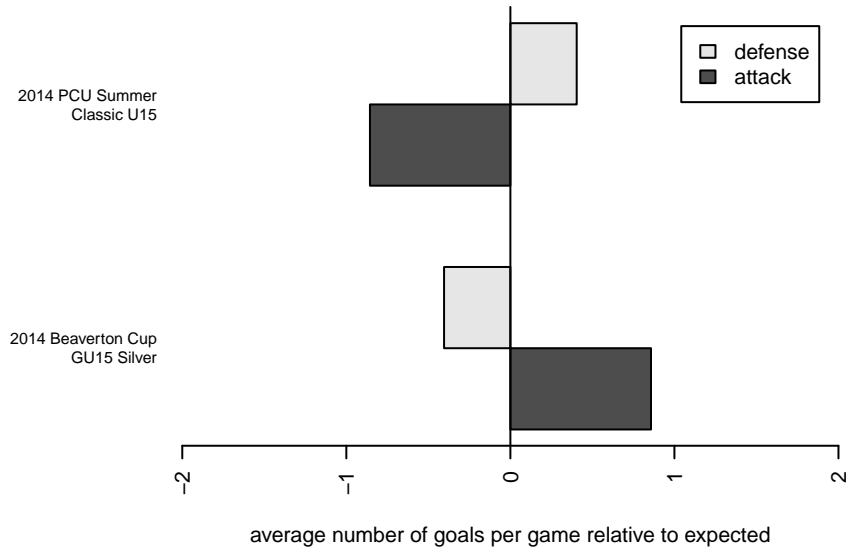

Westside Timbers Mundial G99

Westside Timbers
Beaverton, OR
G99 total strength=1106
attack=5.79 defense=1.44

alt names used:
WT G99 Mundial
WESTSIDE TIMBERSWT G99 MUNDIAL

Venues played:
2014 PCU Summer Classic U15
2014 Beaverton Cup GU15 Silver

**attack and defense variance (black dot)
relative to other teams
and top 10 in region**

**attack and defense rating
relative to others at age
and all opponents in last 13 months**

**attack and defense rating
relative to others at age
and all opponents in last 13 months**

Performance relative to 13 month average

Performance relative to 13 month average

Distribution of opponents
 Red = Lose zone, Blue = Win zone, Green = Even
 Black line separates win/lose zones

lot. A=Neither has attack advantage, B=Opponent has both attack and defense advantage, C=Opponent has both attack and defense disadvantage, D=Both have